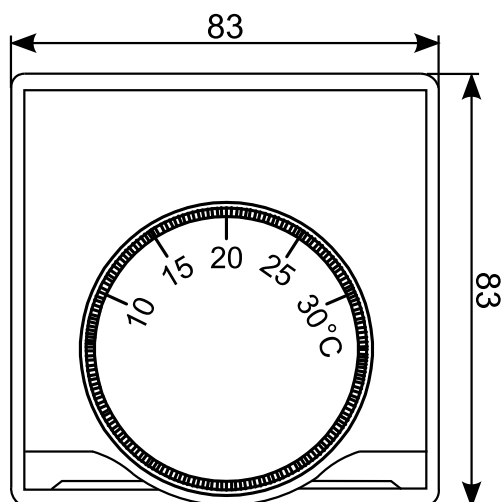

### DIMENSIONS

### TECHNICAL DATA

Temperature setting range	+10...+30°C
Operating temperature range	0...+40°C
IP / Isolation class	IP30
Maximum inductive load	3 A
Maximum resistance load	10 A
Mounting	On wall
Terminals	Up to 2,5mm <sup>2</sup>